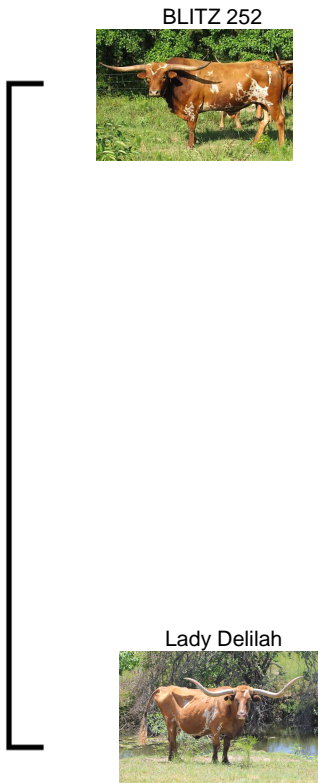

SBC 901 BLITZES LADY

Date of Birth: 07/21/2009
Registration 1: CI336951
Breeder: Robert C. Guenther
Owner: Spring Branch Creek Longhorns

Courtesy of Will Ross

TTT: 87.2500 on 09/07/2024

SBC 901 BLITZES LADY

BLITZ 252

Lady Delilah

SUPER BOWL

EVELYN

SUPERMAN

Bouncer Blend

Superior's Dot

OT Blue's Queenie